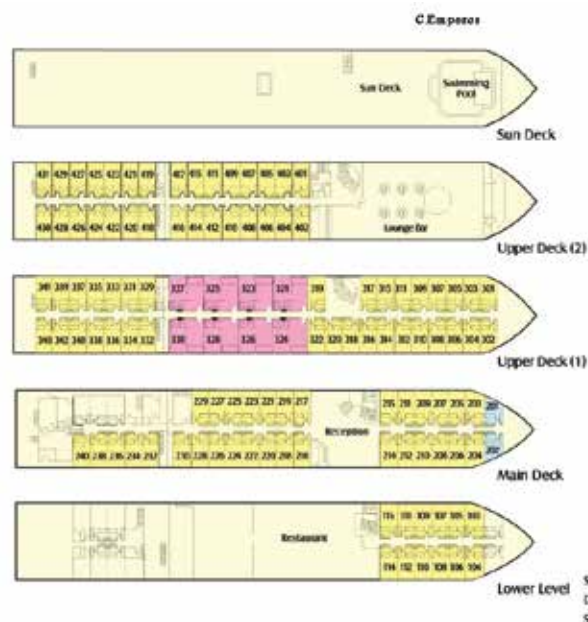

CRUISE INFORMATION

- 24 hours reception
- Free limited Wi-Fi
- Laundry service*
- Large sun deck with swimming pool and pool bar
- Massage*
- Fitness equipment on deck
- Gift shop*
- Beauty salon (available upon request)*
- Doctor on board*
- Local and international dial up access*
- Major credit cards accepted

DINNING

- Main Restaurant
- Lounge Bar
- Sun Deck Bar

TECHNICAL DATA

Electric current 220 volts 50 cycles

Services marked with (*) are against extra charge.

Head Office Contacts

Travco Center , 26th July corridor, Sheikh Zayed city, 6 October 12588, Egypt
Tel.: + 20 (2) 3854 3222
WhatsApp: +20 12 0222 2782
Email: info@travcotels.com
Hotline 19380 |www.travcotels.com